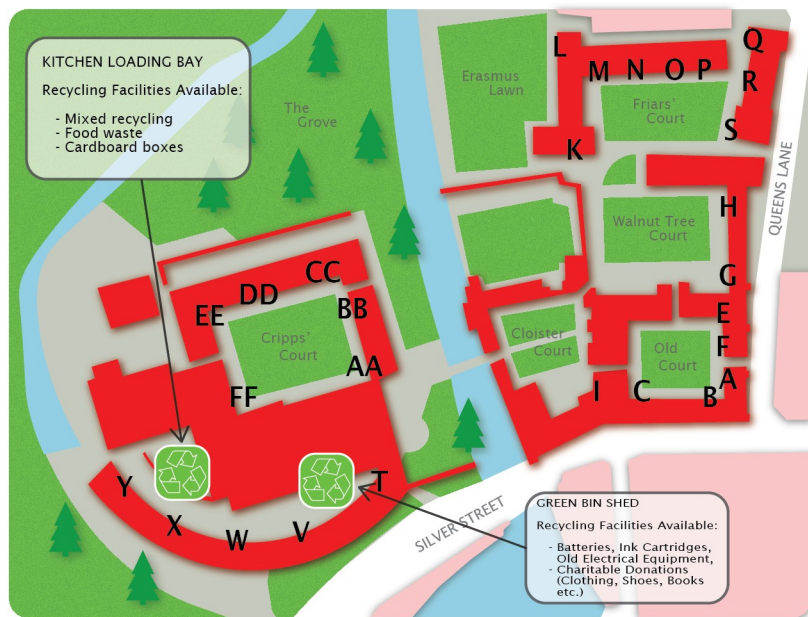

RECYCLING FACILITIES

NB: General waste disposal is also available in the Kitchen Loading Bay & Gyp rooms

Gyp - Room & Bedroom Facilities

Additional facilities are clearly labelled, and can be found in your gyp-room. These facilities include Mixed recycling & Food waste.

Mixed recycling is available in residential rooms using the recycle bin provided.

Provided by Queens' Environmental Committee in conjunction with the QJCR Committee. Please do not remove this poster from this room. Thank you